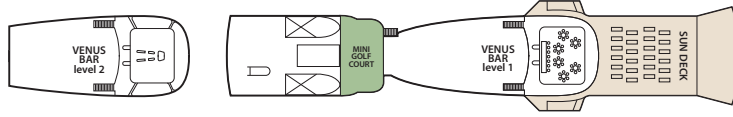

ORIENT QUEEN

AFT

FORE

Symbol Legend

- = 2 lower beds
- = double bed
- = 1 lower bed
- ★ = double bed + sofa
- ◆ = double bed + 1 upper bed
- = 2 lower beds + 2 upper beds
- = 1 lower bed + 1 upper bed
- = Staterooms with bathtub
- * = Suitable for wheelchairs

CAT.	DECK	DESCRIPTION	NUMBER OF STATEROOMS
L	Fortune	Inside Standard Stateroom, 2 lower beds, 3 rd /4 th berth, bathroom with shower	8
K	Fortune	Inside Standard Stateroom, 2 lower beds, bathroom with shower	6
J	Fortune	Inside Standard Stateroom, 2 lower beds, 3 rd /4 th berth, bathroom with shower	26
I	Cedars	Inside Standard Stateroom, 2 lower beds, 3 rd /4 th berth, bathroom with shower	68
H	Phoenixian	Inside Superior Stateroom, matrimonial, bathroom with shower	24
G	Boat / Phoenixian	Inside Premium Stateroom, matrimonial, bathroom with shower	29
GA	Boat	Inside Premium Stateroom, matrimonial, sofa bed, bathroom with bathtub or shower	4
SO	Cedars / Fortune	Outside Single Stateroom, bathroom with shower	10
FC	Fortune	Outside Standard Stateroom, 1 lower/1 upper bed, bathroom with shower	5
F	Fortune	Outside Standard Stateroom, matrimonial, or 3 rd berth, bathroom with shower	8
E	Fortune	Outside Standard Stateroom, 2 lower beds, bathroom with shower	10
D	Fortune	Outside Standard Stateroom, 2 beds or matrimonial, 3 rd /4 th berth, bathroom with shower	37
C	Cedars	Outside Superior Stateroom, matrimonial, bathroom with shower	8
B	Cedars	Outside Superior Stateroom 2 beds or matrimonial, bathroom with shower	12
A	Phoenixian / Cedars	Outside Premium Stateroom, 2 beds or matrimonial, 3 rd /4 th berth, bathroom with shower	57
PB	Phoenixian / Fortune	Deluxe Outside Stateroom, matrimonial, sofa bed, bathroom with bathtub or shower	6
PA	Boat	Deluxe Outside Stateroom, matrimonial, bathroom with bathtub or shower	12
S	Phoenixian	Suite, matrimonial, sofa bed, bathroom with shower	29
RS	Boat / Phoenixian	Royal Suite, matrimonial, sofa, bathroom with bathtub & Jacuzzi	5