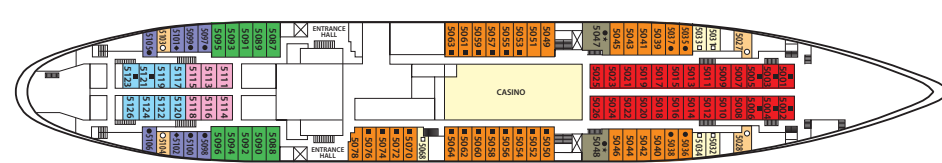

ORIENT QUEEN

AFT

FORE

Symbol Legend

- = 2 lower beds
- = double bed
- = 1 lower bed
- ★ = double bed + sofa
- ◆ = double bed + 1 upper bed
- = 2 lower beds + 2 upper beds
- = 1 lower bed + 1 upper bed
- = Staterooms with bathtub
- * = Suitable for wheelchairs

PANORAMIC DECK

COMPASS DECK

SUN DECK

BOAT DECK

MERRY DECK

PHOENICIAN DECK

CEDARS DECK

FORTUNE DECK