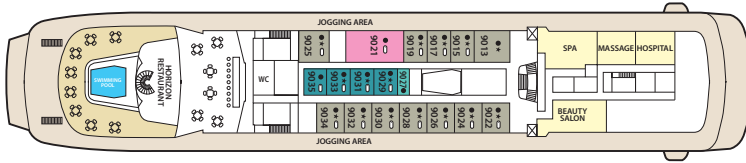

ORIENT QUEEN

AFT

FORE

Symbol Legend

- = 2 lower beds
- = double bed
- = 1 lower bed
- ●★ = double bed + sofa
- = double bed + 1 upper bed
- = 2 lower beds + 2 upper beds
- = 1 lower bed + 1 upper bed
- = Staterooms with bathtub
- = Suitable for wheelchairs

COMPASS DECK

SUN DECK

BOAT DECK

MERRY DECK