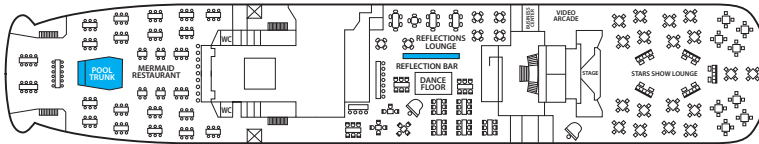

ORIENT QUEEN

AFT

FORE

Symbol Legend

- = 2 lower beds
- = double bed
- = 1 lower bed
- ★ = double bed + sofa
- ◆ = double bed + 1 upper bed
- = 2 lower beds + 2 upper beds
- = 1 lower bed + 1 upper bed
- = Staterooms with bathtub
- * = Suitable for wheelchairs

PANORAMIC DECK

COMPASS DECK

SUN DECK

BOAT DECK

MERRY DECK

PHOENICIAN DECK

CEDARS DECK

FORTUNE DECK