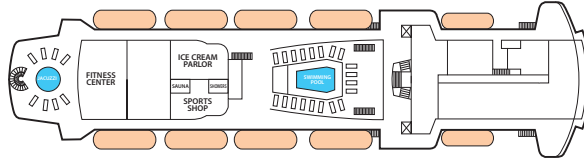

ORIENT QUEEN

AFT

FORE

Symbol Legend

- = 2 lower beds
- = double bed
- = 1 lower bed
- ●★ = double bed + sofa
- = double bed + 1 upper bed
- = 2 lower beds + 2 upper beds
- = 1 lower bed + 1 upper bed
- = Staterooms with bathtub
- = Suitable for wheelchairs

COMPASS DECK

SUN DECK

BOAT DECK

MERRY DECK