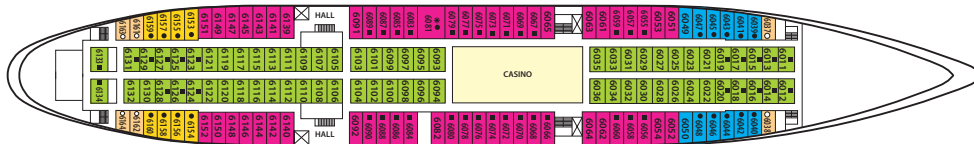

ORIENT QUEEN

AFT

FORE

Symbol Legend

- = 2 lower beds
- = double bed
- = 1 lower bed
- ★ = double bed + sofa
- ◆ = double bed + 1 upper bed
- = 2 lower beds + 2 upper beds
- = 1 lower bed + 1 upper bed
- = Staterooms with bathtub
- * = Suitable for wheelchairs

PANORAMIC DECK

COMPASS DECK

SUN DECK

BOAT DECK

MERRY DECK

PHOENICIAN DECK

CEDARS DECK

FORTUNE DECK