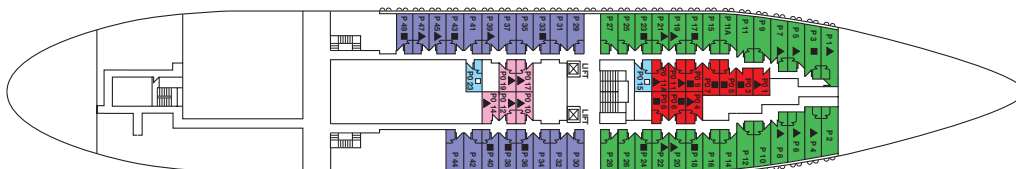

DIONYSUS DECK

POSEIDON DECK

CAT.	DECK	DESCRIPTION	NUMBER OF STATEROOMS
L	DIONYSUS / POSEIDON	Inside Standard Stateroom, 2 beds, bathroom with shower	3
K	POSEIDON	Inside Standard Stateroom, 2 beds, 3rd berth, bathroom with shower	5
J	POSEIDON	Inside Standard Stateroom, 2 beds, 3rd/4th berth, bathroom with shower	10
I	DIONYSUS	Inside Standard Stateroom, 2 beds, 3rd/4th berth, bathroom with shower	28
H	DIONYSUS / VENUS	Inside Superior Stateroom, 2 beds, 3rd/4th berth, bathroom with shower	33
G	APOLLO / VENUS	Inside Premium Stateroom, 2 beds, 3rd berth, bathroom with shower	34
F	POSEIDON	Outside Standard Stateroom, 2 beds, 3rd/4th berth, bathroom with shower	19
E	POSEIDON	Outside Standard Stateroom, 2 beds, 3rd/4th berth, bathroom with shower	28
D	DIONYSUS	Outside Standard Stateroom, 2 beds, 3rd/4th berth, bathroom with shower	44
C	DIONYSUS	Outside Superior Stateroom, 2 beds, 3rd/4th berth, bathroom with shower	34
B	VENUS	Outside Superior Stateroom, 2 beds, bathroom with shower	10
AB	DIONYSUS	Outside Premium Stateroom, 2 beds, 3rd berth, 1 sofa, bathroom with bathtub or shower	4
A	VENUS	Outside Premium Stateroom, 2 beds, 3rd/4th berth, bathroom with bathtub or shower	66
PB	APOLLO / VENUS	Deluxe Outside Stateroom, 2 beds or matrimonial, 3rd berth, 1 sofa, bathroom with bathtub or shower	10
PA	APOLLO / ZEUS	Deluxe Outside Stateroom, 2 beds or matrimonial, 3rd/4th berth, bathroom with bathtub or shower	46

Deck plans and stateroom layouts are given purely as a guide. Size and layout may vary within the same category.