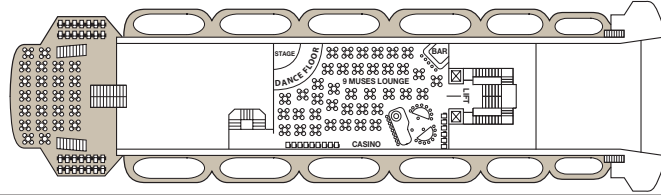

CORAL

AFT

FORE

Symbol Legend

- none = 2 lower beds
- = double bed
- ★ = 2 lower beds + 1 upper bed + sofa
- ▲ = 1 lower bed + 1 upper bed
- = 2 lower beds + 1 upper bed
- = 2 lower beds + 2 upper beds
- ◀▶ = Connected Staterooms
- = Staterooms with bathtub

ZEUS DECK

HERA DECK

OURANOS DECK

CAT.	DECK	DESCRIPTION	NUMBER OF STATEROOMS
L	DIONYSUS / POSEIDON	Inside Standard Stateroom, 2 beds, bathroom with shower	3
K	POSEIDON	Inside Standard Stateroom, 2 beds, 3rd berth, bathroom with shower	5
J	POSEIDON	Inside Standard Stateroom, 2 beds, 3rd/4th berth, bathroom with shower	10
I	DIONYSUS	Inside Standard Stateroom, 2 beds, 3rd/4th berth, bathroom with shower	28
H	DIONYSUS / VENUS	Inside Superior Stateroom, 2 beds, 3rd/4th berth, bathroom with shower	33
G	APOLLO / VENUS	Inside Premium Stateroom, 2 beds, 3rd berth, bathroom with shower	34
F	POSEIDON	Outside Standard Stateroom, 2 beds, 3rd/4th berth, bathroom with shower	19
E	POSEIDON	Outside Standard Stateroom, 2 beds, 3rd/4th berth, bathroom with shower	28
D	DIONYSUS	Outside Standard Stateroom, 2 beds, 3rd/4th berth, bathroom with shower	44
C	DIONYSUS	Outside Superior Stateroom, 2 beds, 3rd/4th berth, bathroom with shower	34
B	VENUS	Outside Superior Stateroom, 2 beds, bathroom with shower	10
AB	DIONYSUS	Outside Premium Stateroom, 2 beds, 3rd berth, 1 sofa, bathroom with bathtub or shower	4
A	VENUS	Outside Premium Stateroom, 2 beds, 3rd/4th berth, bathroom with bathtub or shower	66
PB	APOLLO / VENUS	Deluxe Outside Stateroom, 2 beds or matrimonial, 3rd berth, 1 sofa, bathroom with bathtub or shower	10
PA	APOLLO / ZEUS	Deluxe Outside Stateroom, 2 beds or matrimonial, 3rd/4th berth, bathroom with bathtub or shower	46

Deck plans and stateroom layouts are given purely as a guide. Size and layout may vary within the same category.