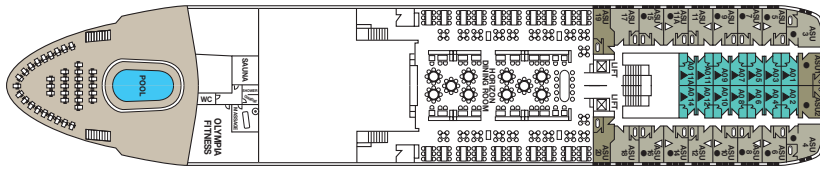

CORAL

AFT

FORE

Symbol Legend

- none = 2 lower beds
- = double bed
- ★ = 2 lower beds + 1 upper bed + sofa
- ▲ = 1 lower bed + 1 upper bed
- = 2 lower beds + 1 upper bed
- = 2 lower beds + 2 upper beds
- ◀▶ = Connected Staterooms
- = Staterooms with bathtub

ZEUS DECK

HERA DECK

OURANOS DECK

CAT.	DECK	DESCRIPTION	NUMBER OF STATEROOMS
L	DIONYSUS / POSEIDON	Inside Standard Stateroom, 2 beds, bathroom with shower	3
K	POSEIDON	Inside Standard Stateroom, 2 beds, 3rd berth, bathroom with shower	5
J	POSEIDON	Inside Standard Stateroom, 2 beds, 3rd/4th berth, bathroom with shower	10
I	DIONYSUS	Inside Standard Stateroom, 2 beds, 3rd/4th berth, bathroom with shower	28
H	DIONYSUS / VENUS	Inside Superior Stateroom, 2 beds, 3rd/4th berth, bathroom with shower	33
G	APOLLO / VENUS	Inside Premium Stateroom, 2 beds, 3rd berth, bathroom with shower	34
F	POSEIDON	Outside Standard Stateroom, 2 beds, 3rd/4th berth, bathroom with shower	19
E	POSEIDON	Outside Standard Stateroom, 2 beds, 3rd/4th berth, bathroom with shower	28
D	DIONYSUS	Outside Standard Stateroom, 2 beds, 3rd/4th berth, bathroom with shower	44
C	DIONYSUS	Outside Superior Stateroom, 2 beds, 3rd/4th berth, bathroom with shower	34
B	VENUS	Outside Superior Stateroom, 2 beds, bathroom with shower	10
AB	DIONYSUS	Outside Premium Stateroom, 2 beds, 3rd berth, 1 sofa, bathroom with bathtub or shower	4
A	VENUS	Outside Premium Stateroom, 2 beds, 3rd/4th berth, bathroom with bathtub or shower	66
PB	APOLLO / VENUS	Deluxe Outside Stateroom, 2 beds or matrimonial, 3rd berth, 1 sofa, bathroom with bathtub or shower	10
PA	APOLLO / ZEUS	Deluxe Outside Stateroom, 2 beds or matrimonial, 3rd/4th berth, bathroom with bathtub or shower	46

Deck plans and stateroom layouts are given purely as a guide. Size and layout may vary within the same category.