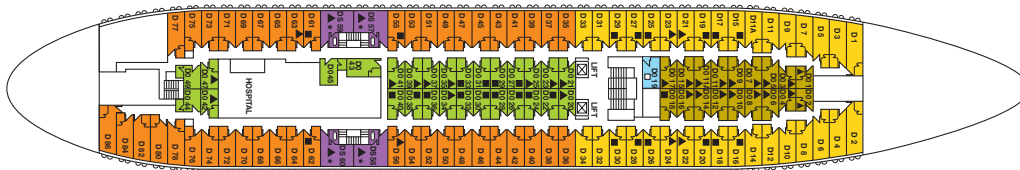

VENUS DECK

DIONYSUS DECK