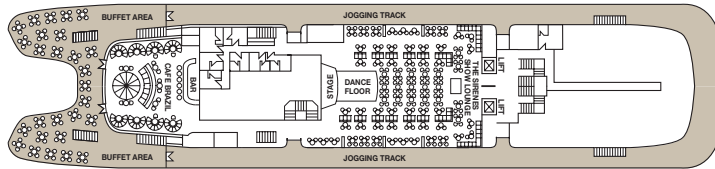

OURANOS DECK