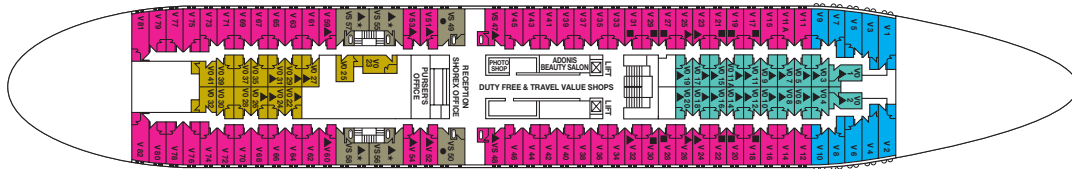

APOLLO DECK

VENUS DECK