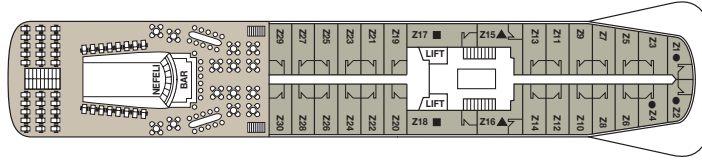

CORAL

AFT

FORE

Symbol Legend

- none = 2 lower beds
- = double bed
- ★ = 2 lower beds + 1 upper bed + sofa
- ▲ = 1 lower bed + 1 upper bed
- = 2 lower beds + 1 upper bed
- = 2 lower beds + 2 upper beds
- ◀▶ = Connected Staterooms
- = Staterooms with bathtub

ZEUS DECK

HERA DECK

OURANOS DECK

CAT.	DECK	DESCRIPTION	NUMBER OF STATEROOMS
L	DIONYSUS / POSEIDON	Inside Standard Stateroom, 2 beds, bathroom with shower	3
K	POSEIDON	Inside Standard Stateroom, 2 beds, 3rd berth, bathroom with shower	5
J	POSEIDON	Inside Standard Stateroom, 2 beds, 3rd/4th berth, bathroom with shower	10
I	DIONYSUS	Inside Standard Stateroom, 2 beds, 3rd/4th berth, bathroom with shower	28
H	DIONYSUS / VENUS	Inside Superior Stateroom, 2 beds, 3rd/4th berth, bathroom with shower	33
G	APOLLO / VENUS	Inside Premium Stateroom, 2 beds, 3rd berth, bathroom with shower	34
F	POSEIDON	Outside Standard Stateroom, 2 beds, 3rd/4th berth, bathroom with shower	19
E	POSEIDON	Outside Standard Stateroom, 2 beds, 3rd/4th berth, bathroom with shower	28
D	DIONYSUS	Outside Standard Stateroom, 2 beds, 3rd/4th berth, bathroom with shower	44
C	DIONYSUS	Outside Superior Stateroom, 2 beds, 3rd/4th berth, bathroom with shower	34
B	VENUS	Outside Superior Stateroom, 2 beds, bathroom with shower	10
AB	DIONYSUS	Outside Premium Stateroom, 2 beds, 3rd berth, 1 sofa, bathroom with bathtub or shower	4
A	VENUS	Outside Premium Stateroom, 2 beds, 3rd/4th berth, bathroom with bathtub or shower	66
PB	APOLLO / VENUS	Deluxe Outside Stateroom, 2 beds or matrimonial, 3rd berth, 1 sofa, bathroom with bathtub or shower	10
PA	APOLLO / ZEUS	Deluxe Outside Stateroom, 2 beds or matrimonial, 3rd/4th berth, bathroom with bathtub or shower	46

Deck plans and stateroom layouts are given purely as a guide. Size and layout may vary within the same category.